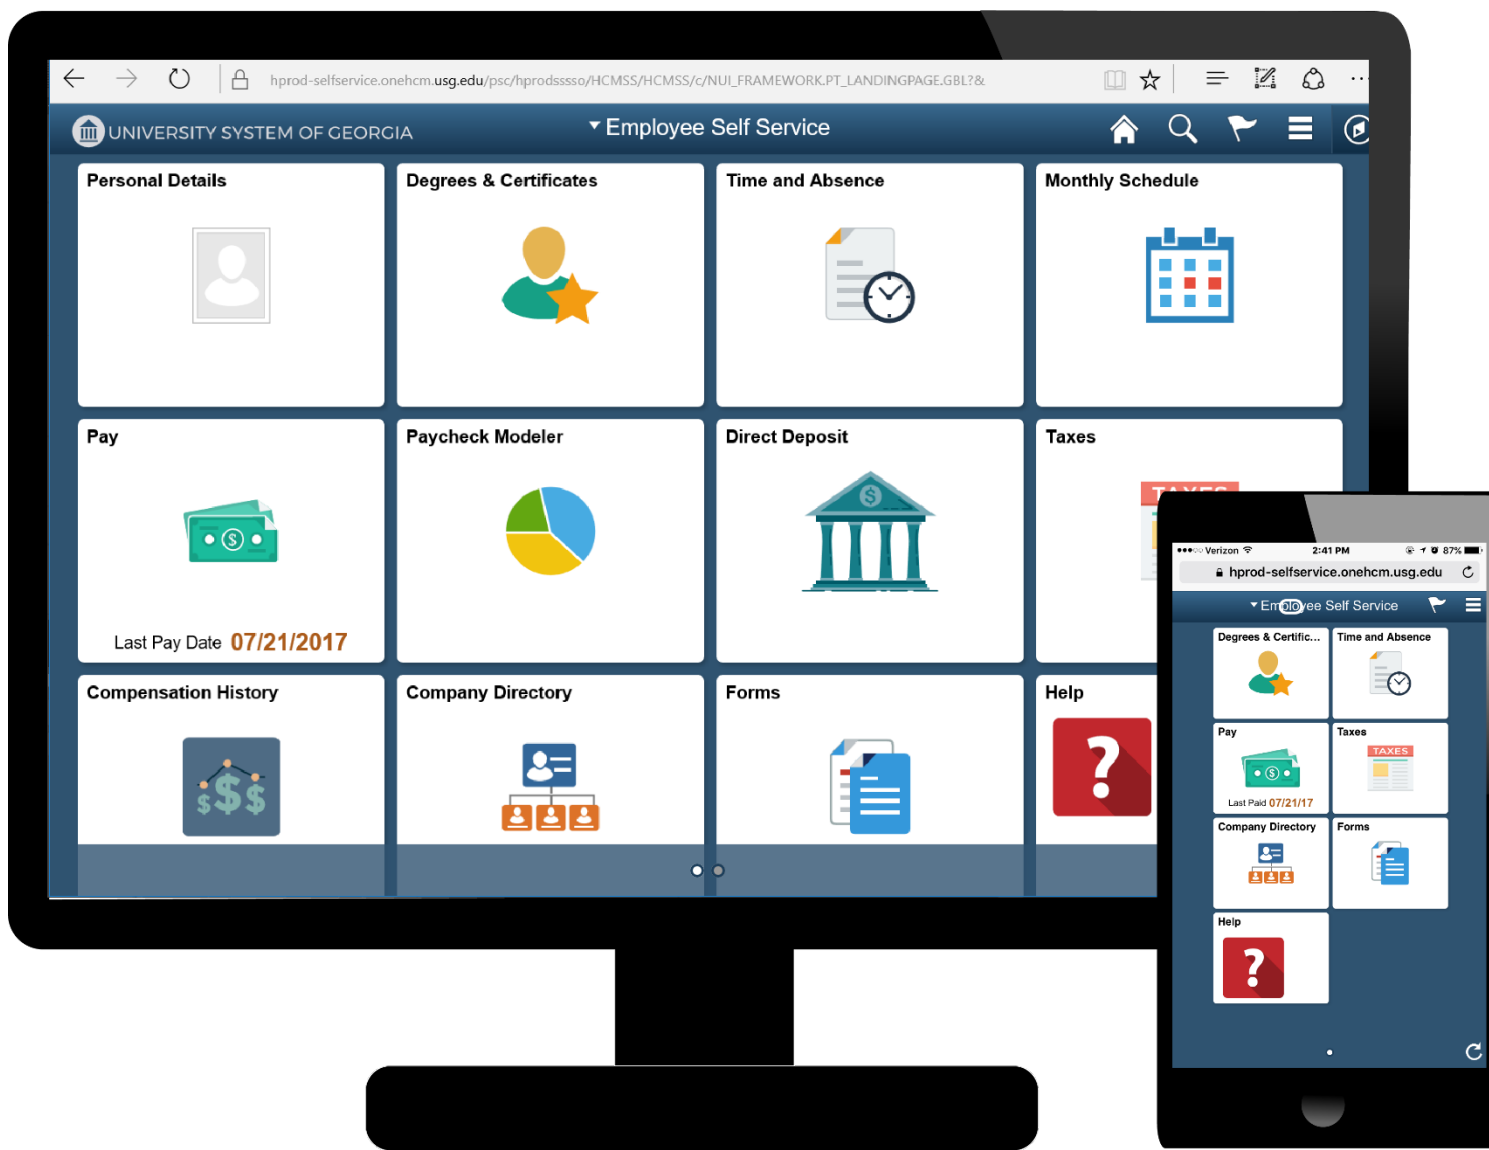

OneUSG Connect

Coming Soon!

OneUSG Connect will replace ADP as Georgia State University's new human resources, time and absence, and payroll system.

GO LIVE is March 25, 2018

Easy to use and access

Use on mobile devices